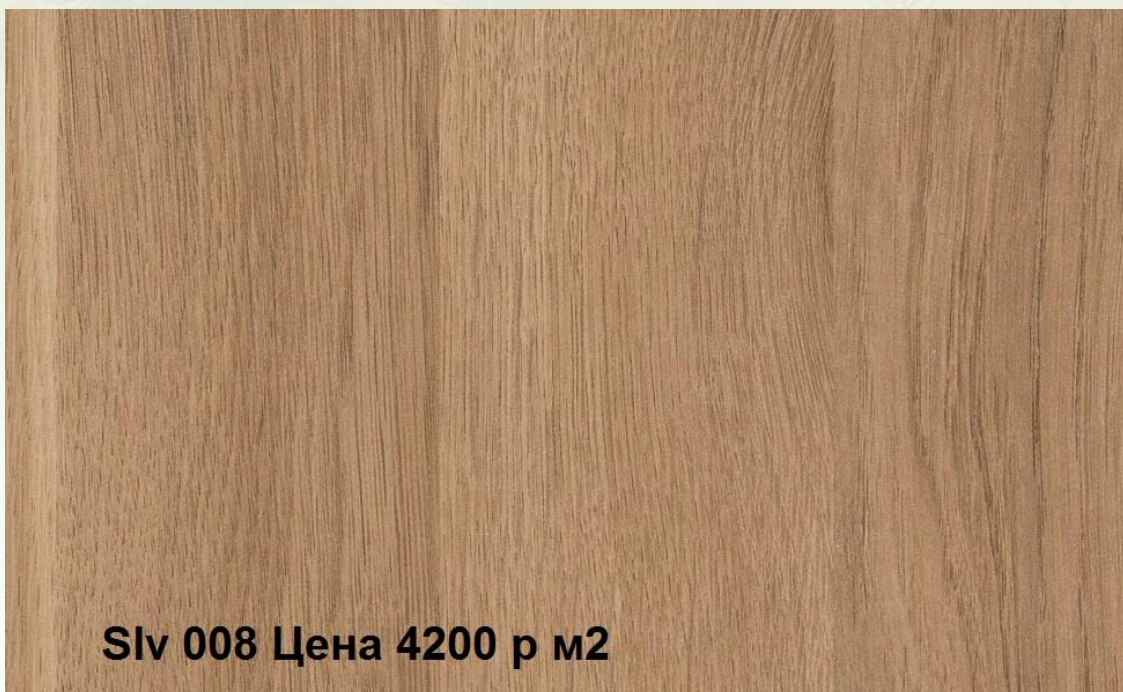

Slv 008 Цена 4200 р м2