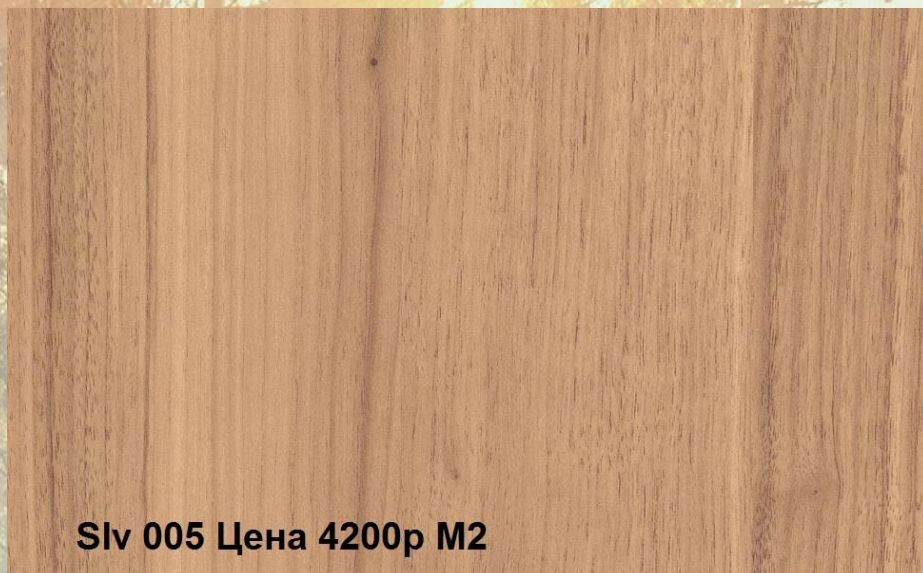

The product of a good life

BAMBOO

leaf